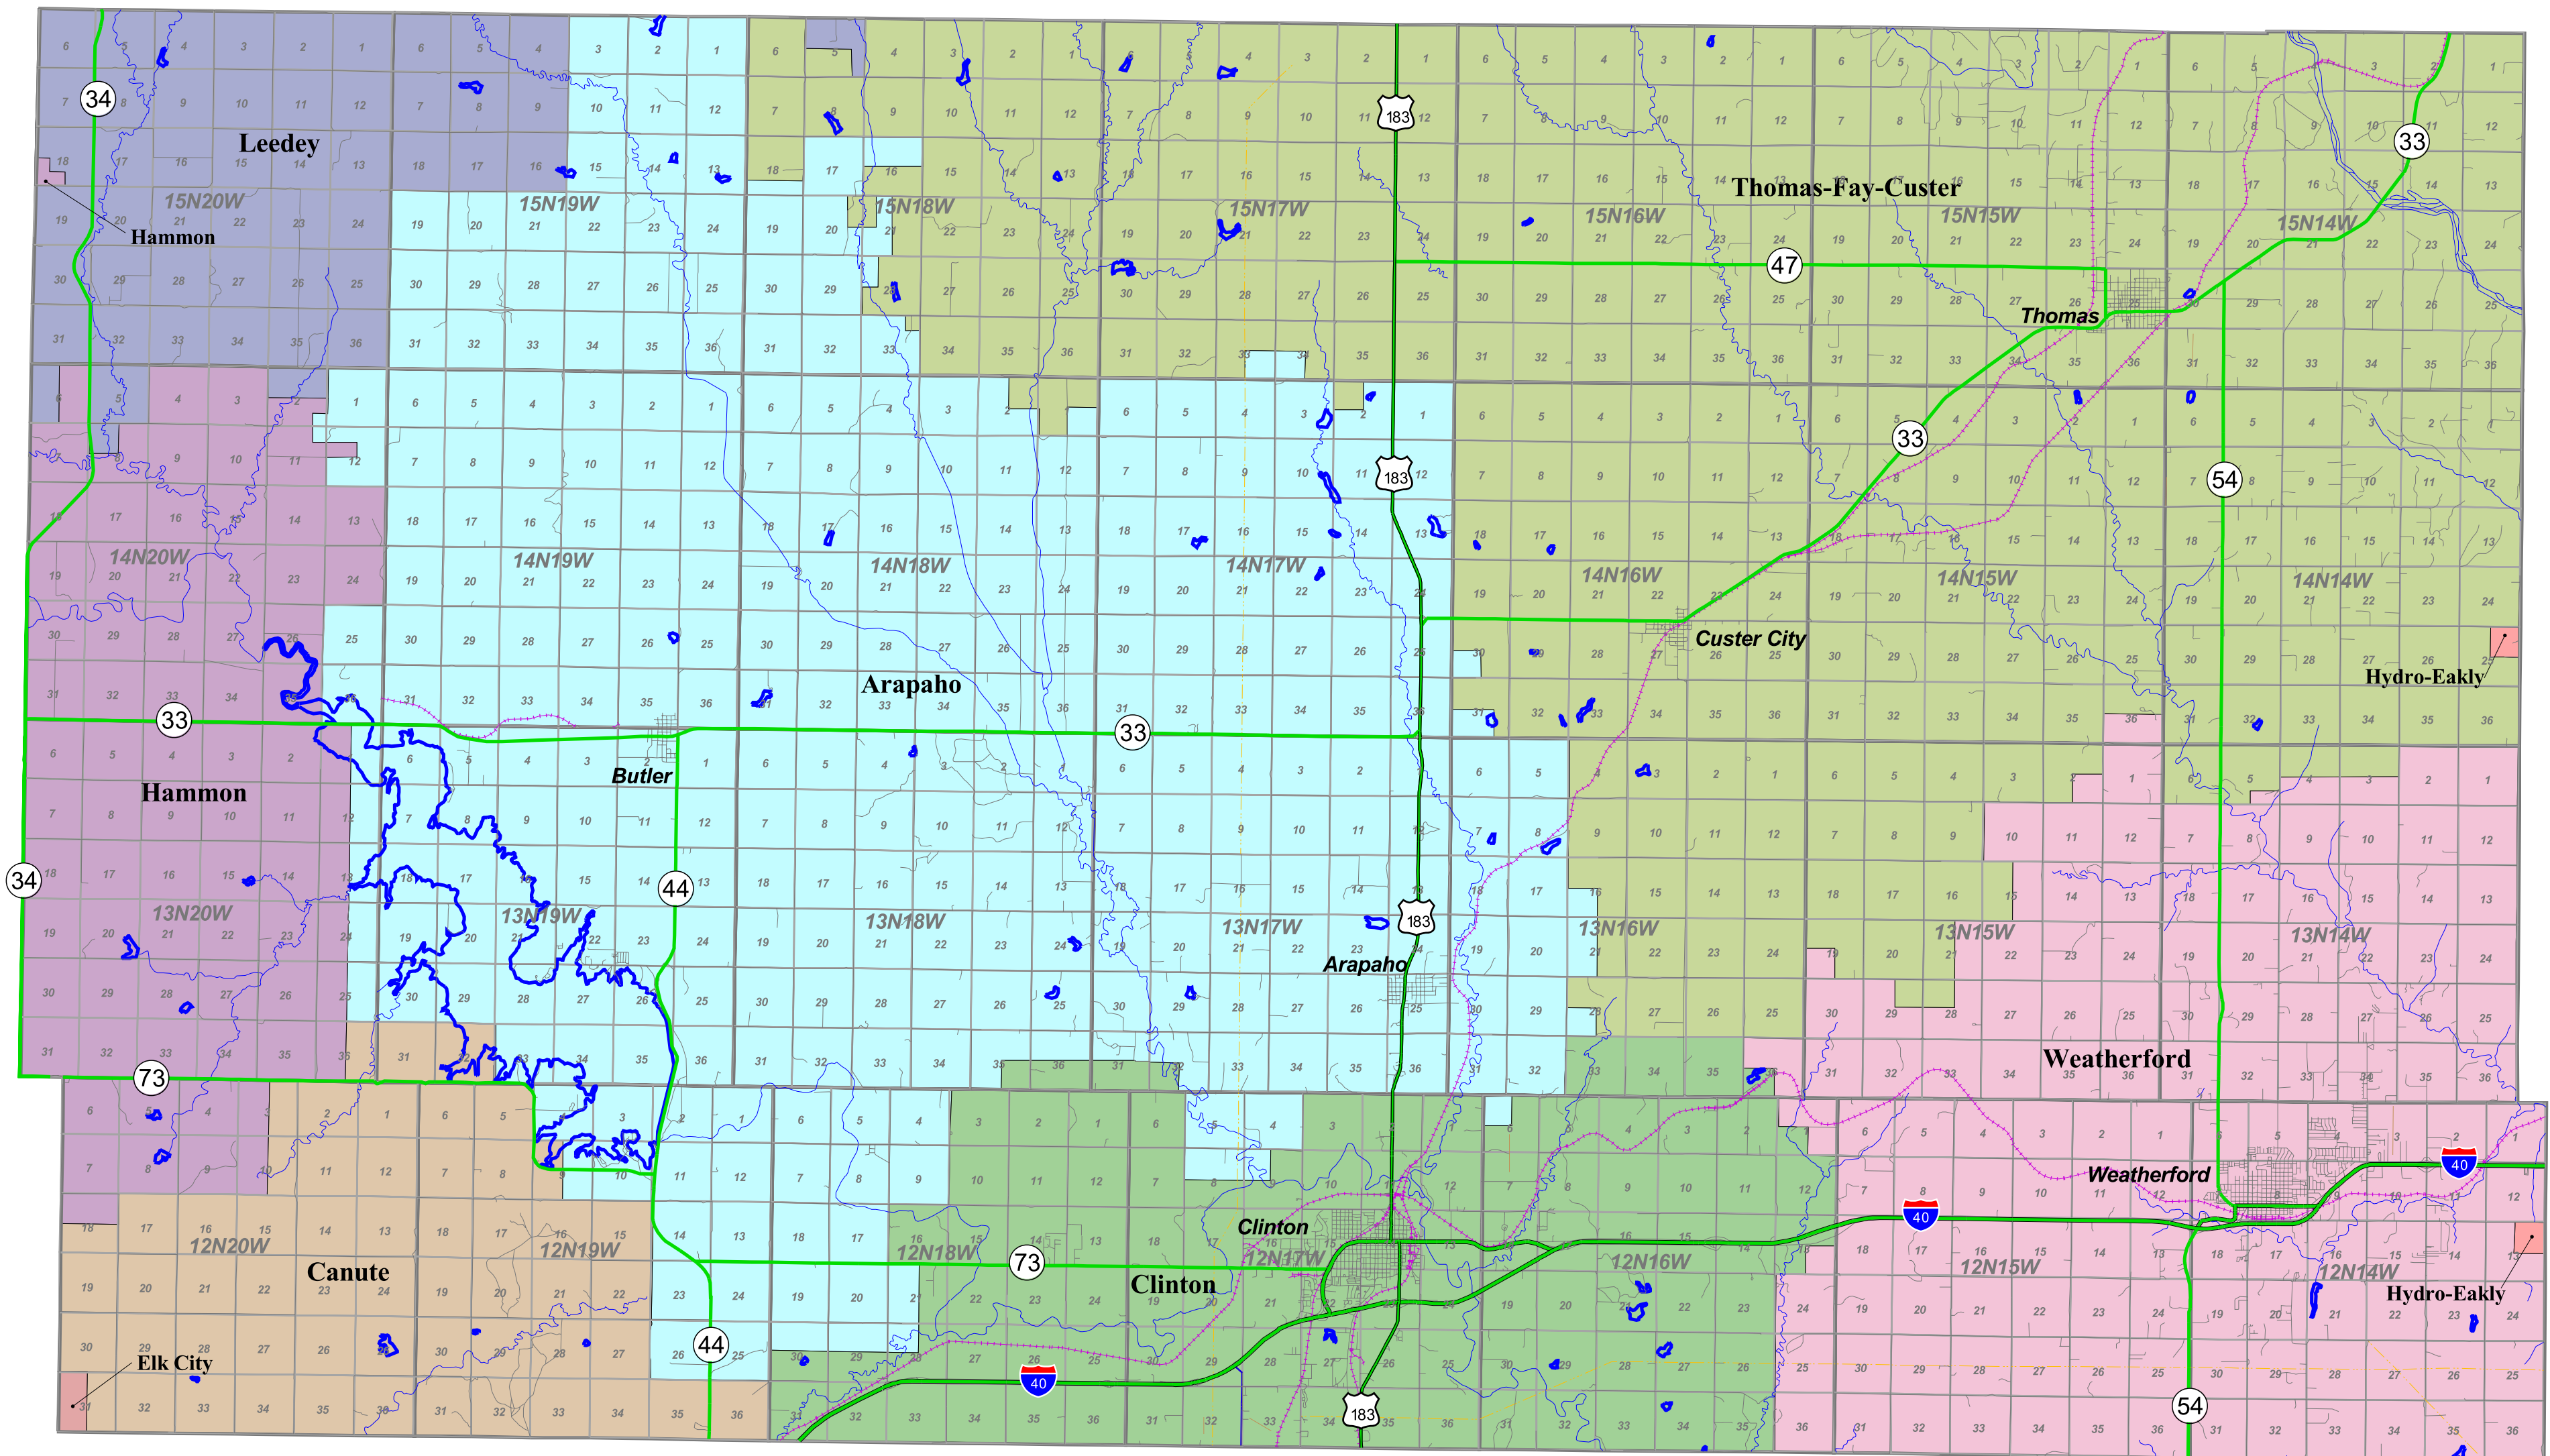

Custer County

Legend - School Districts

No Career Technology Center

- JI-3 Leedeey
- I-7 Thomas-Fay-Custer

Caddo-Kiowa Career Technology Center

- JI-1 Hydro-Eakly

Western Oklahoma Career Technology Center

- I-5 Arapaho
- JI-11 Canute
- I-99 Clinton
- JI-6 Elk City
- JI-66 Hammon
- I-26 Weatherford

School District Boundaries are based on information provided by the Oklahoma Department of Education (405) 521-3812.

All boundary questions and changes should be directed to this agency.

Prepared for the Oklahoma Department of Education and the Oklahoma Tax Commission Ad Valorem Division by the Center for Spatial Analysis, University of Oklahoma. For additional copies, contact (405) 325-3131.

Ad Valorem Reference Number

Arapaho	20/169/12
Canute	20/614/12
Clinton	20/173/12
Elk City	20/033/12
Hammon	20/522/12
Hydro-Eakly	20/055/02
Leedeey	20/184/00
Thomas-Fay-Custer	20/168/00
Weatherford	20/171/12