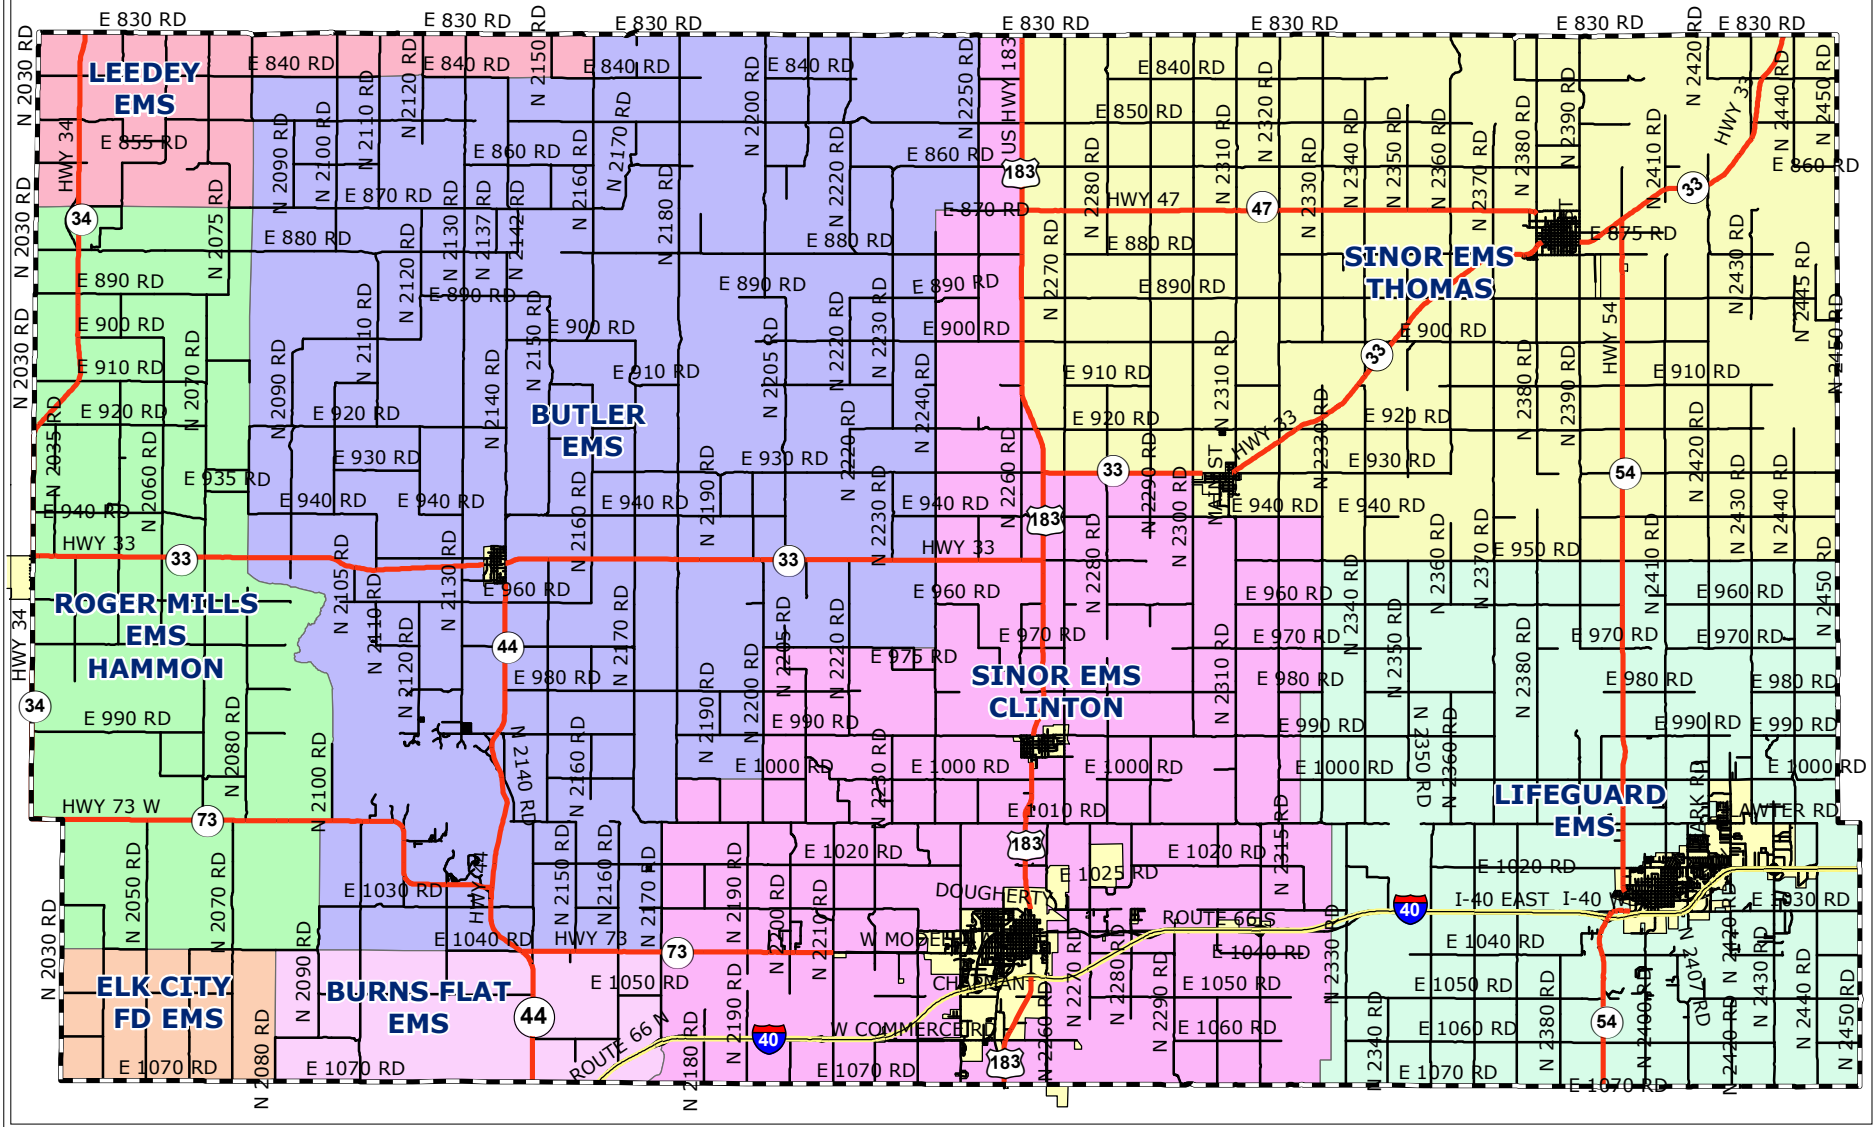

CUSTER COUNTY EMS DISTRICTS

Created November, 2018

The features depicted on this map are intended for general information and planning purposes. The map is not a legal document and should not be considered as such. Every effort has been made to be accurate but the accuracy of the map is not guaranteed.

4 2 0 4 Miles

Legend

- Custer County
- Highways
- I40
- Roads