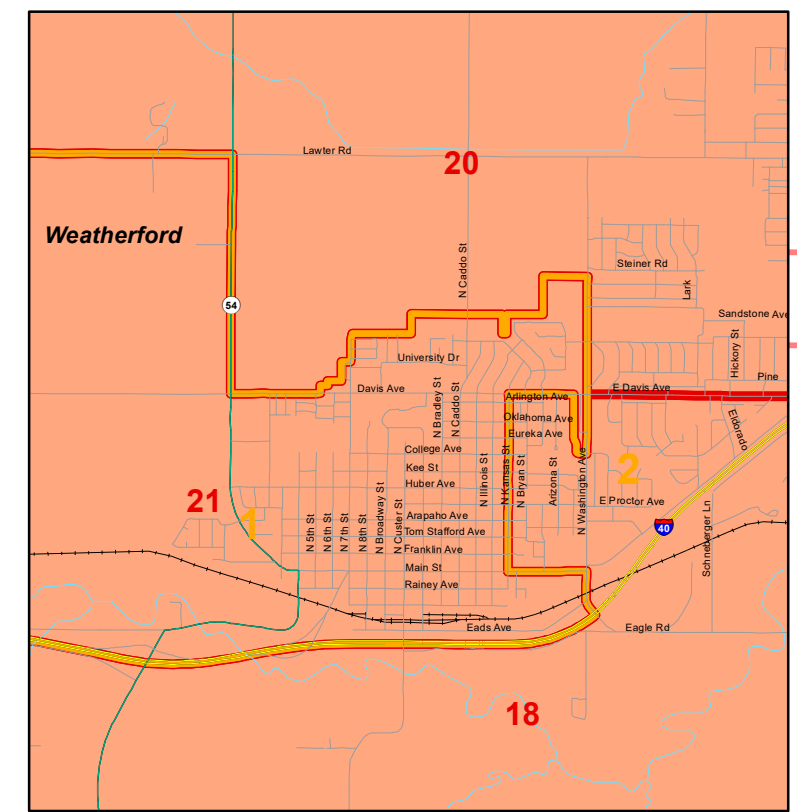

Custer County Voter Precincts

Caddo-Kiowa Career Tech Center

Hydro-Eakly

Western Oklahoma Career Tech Center

Arapaho

Canute

Clinton

Elk City

Hammon

Weatherford

No Career Tech Center

Leedey

Thomas-Fay-Custer Unified

Legend

- COMM 2020
- PCT 2020
- HSE 2020
- SEN 2020