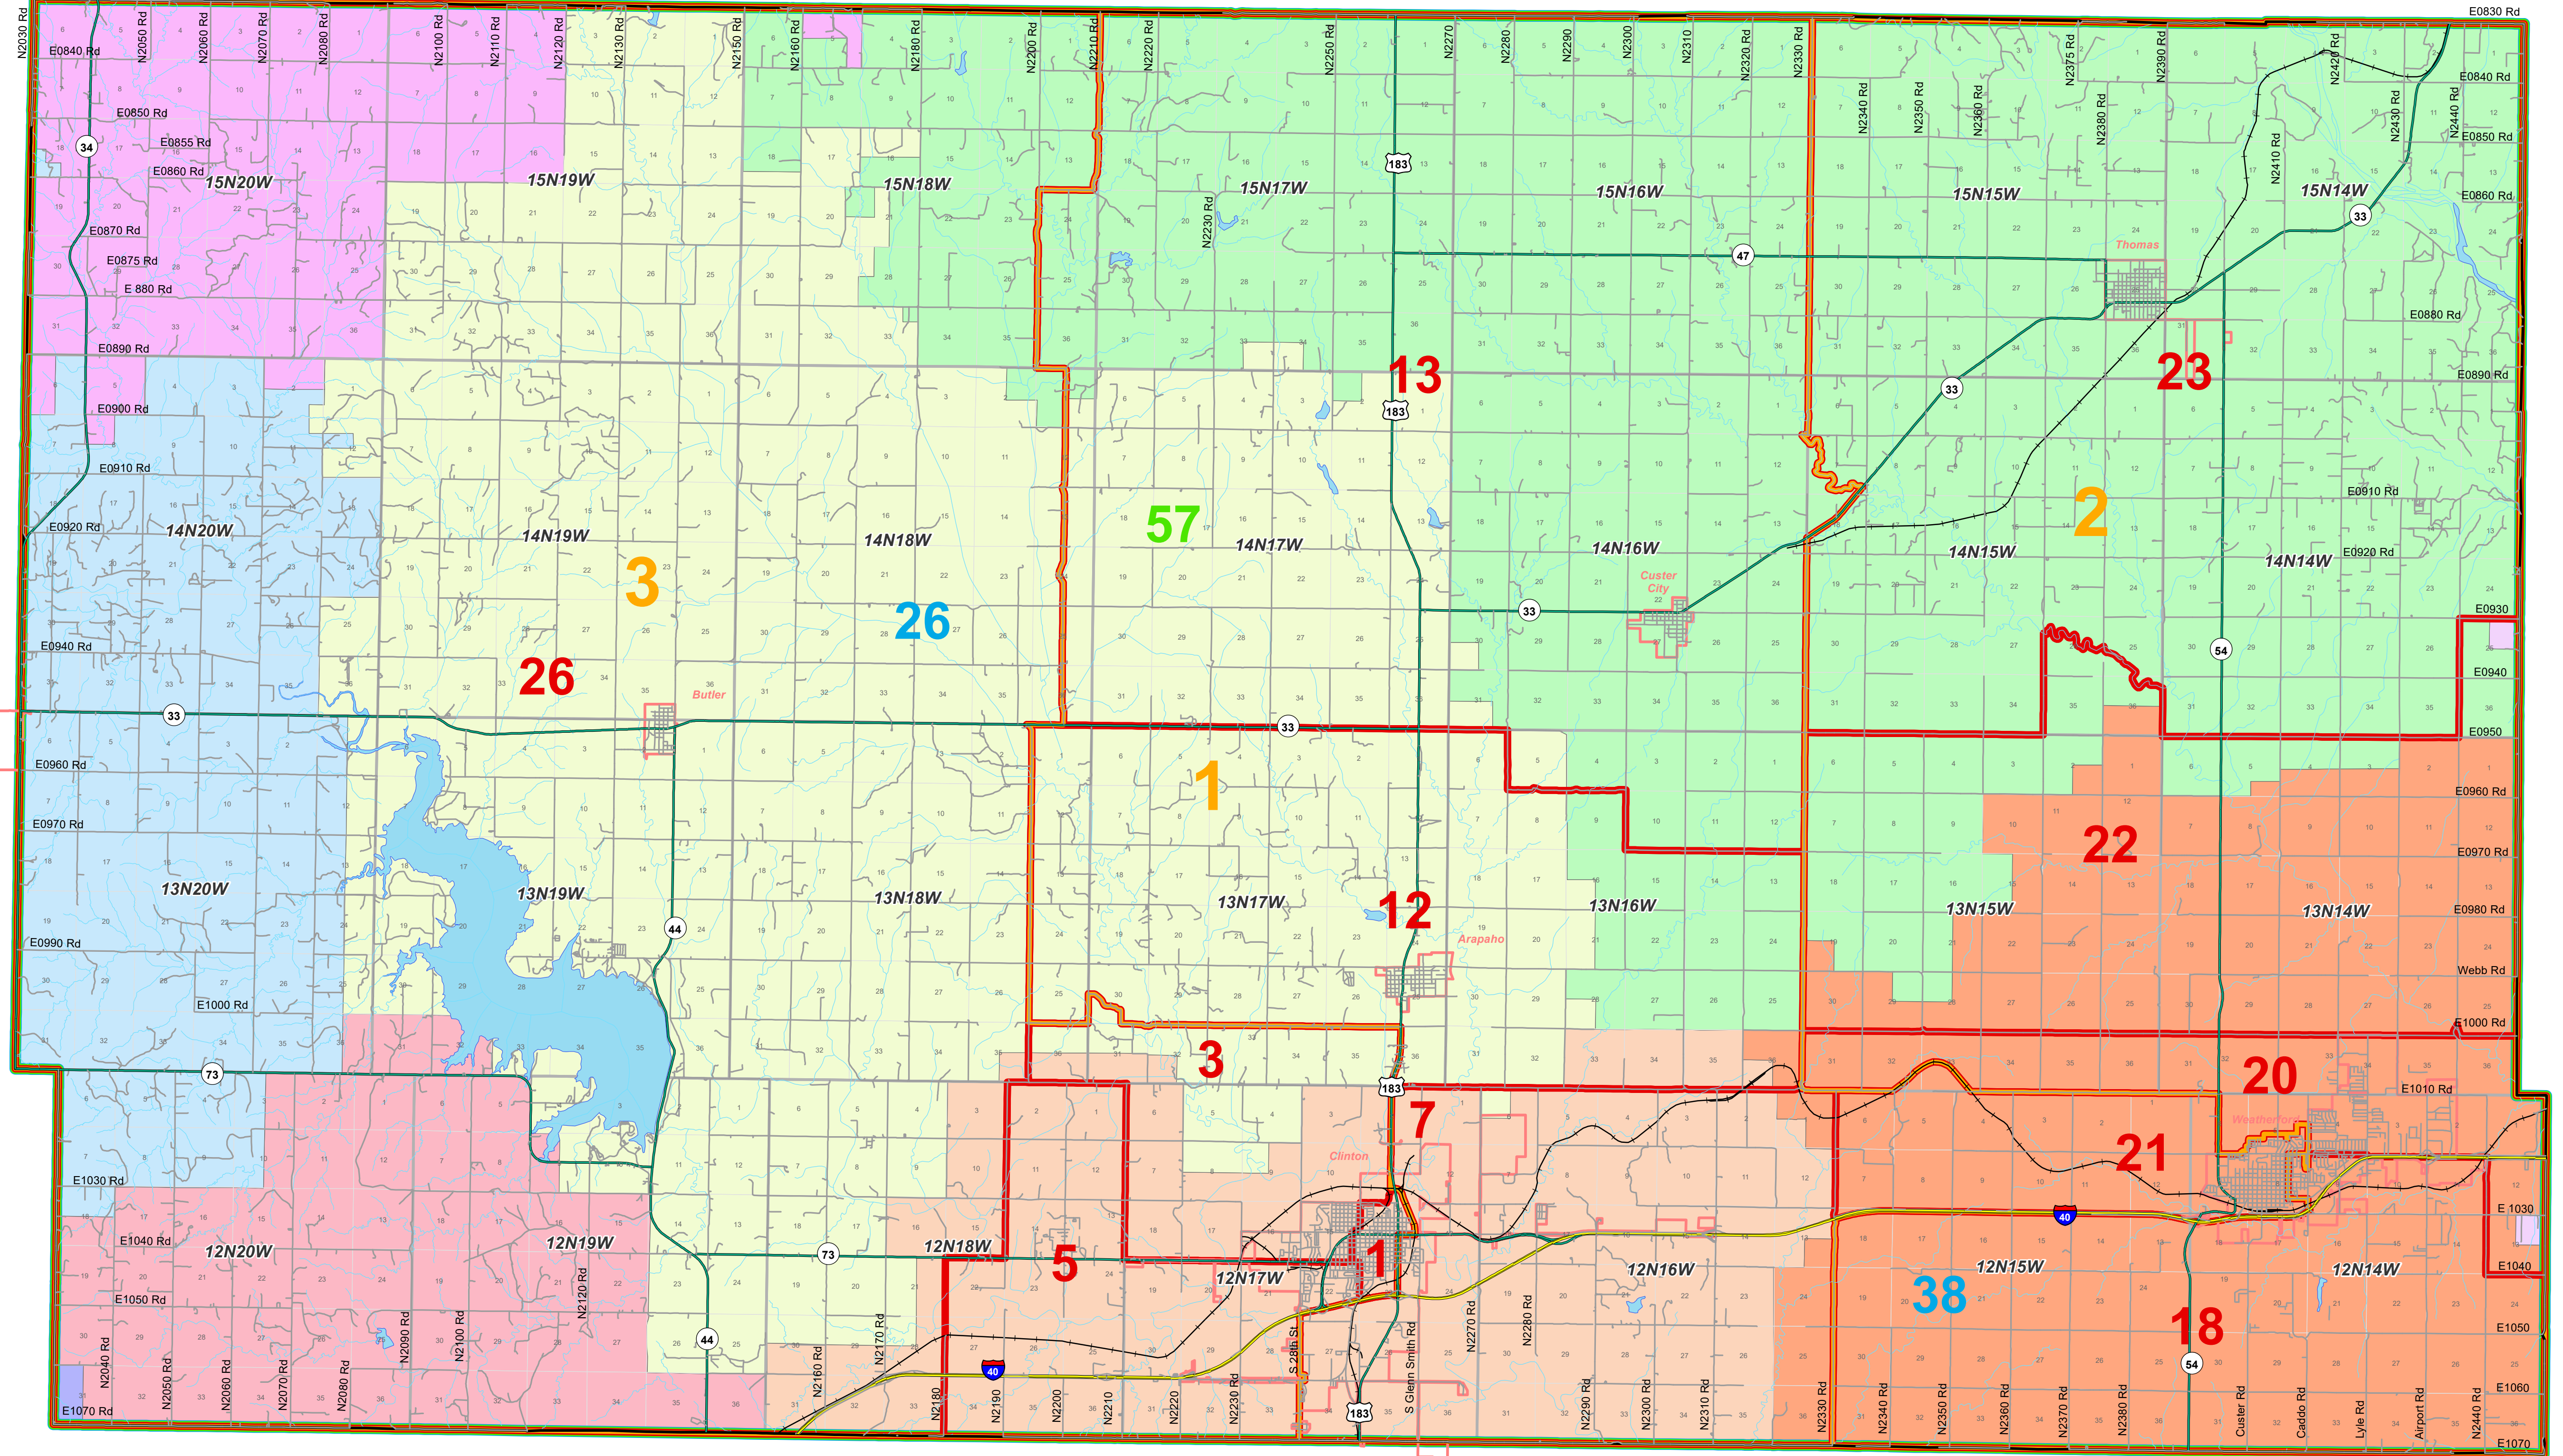

Custer County Voter Precincts

Caddo-Kiowa Career Tech Center

Hydro-Eakly

Western Oklahoma Career Tech Center

Arapaho

Canute

Clinton

Elk City

Hammon

Weatherford

No Career Tech Center

Leedey

Thomas-Fay-Custer Unified

Legend

- COMM 2020
- PCT 2020
- HSE 2020
- SEN 2020