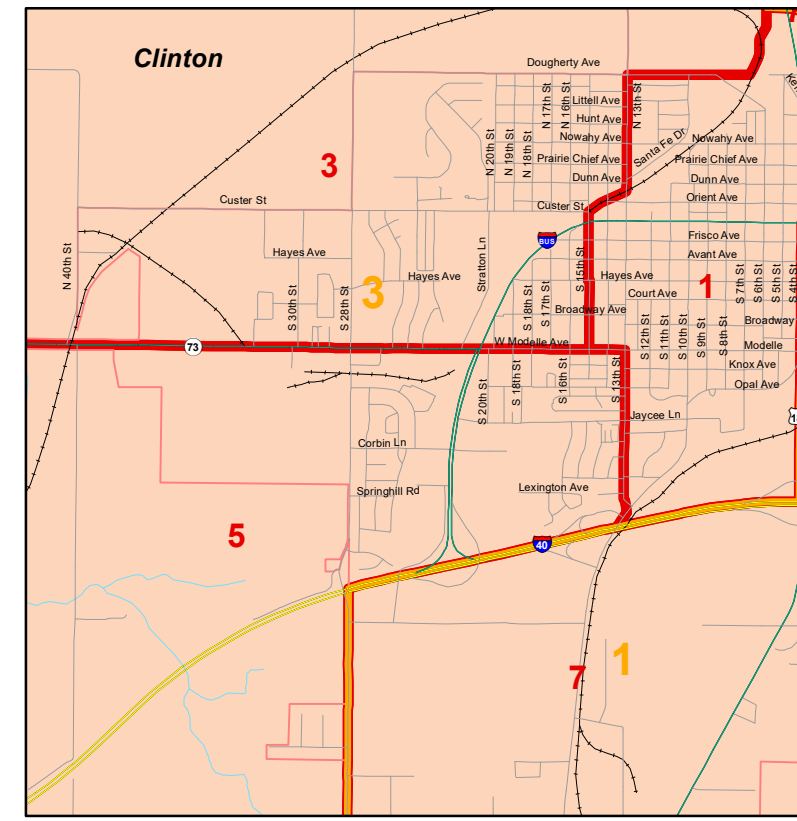

Custer County Voter Precincts

Caddo-Kiowa Career Tech Center

Hydro-Eakly

Western Oklahoma Career Tech Center

Arapaho

Canute

Clinton

Elk City

Hammon

Weatherford

No Career Tech Center

Leedey

Thomas-Fay-Custer Unified

Legend

- COMM 2020
- PCT 2020
- HSE 2020
- SEN 2020